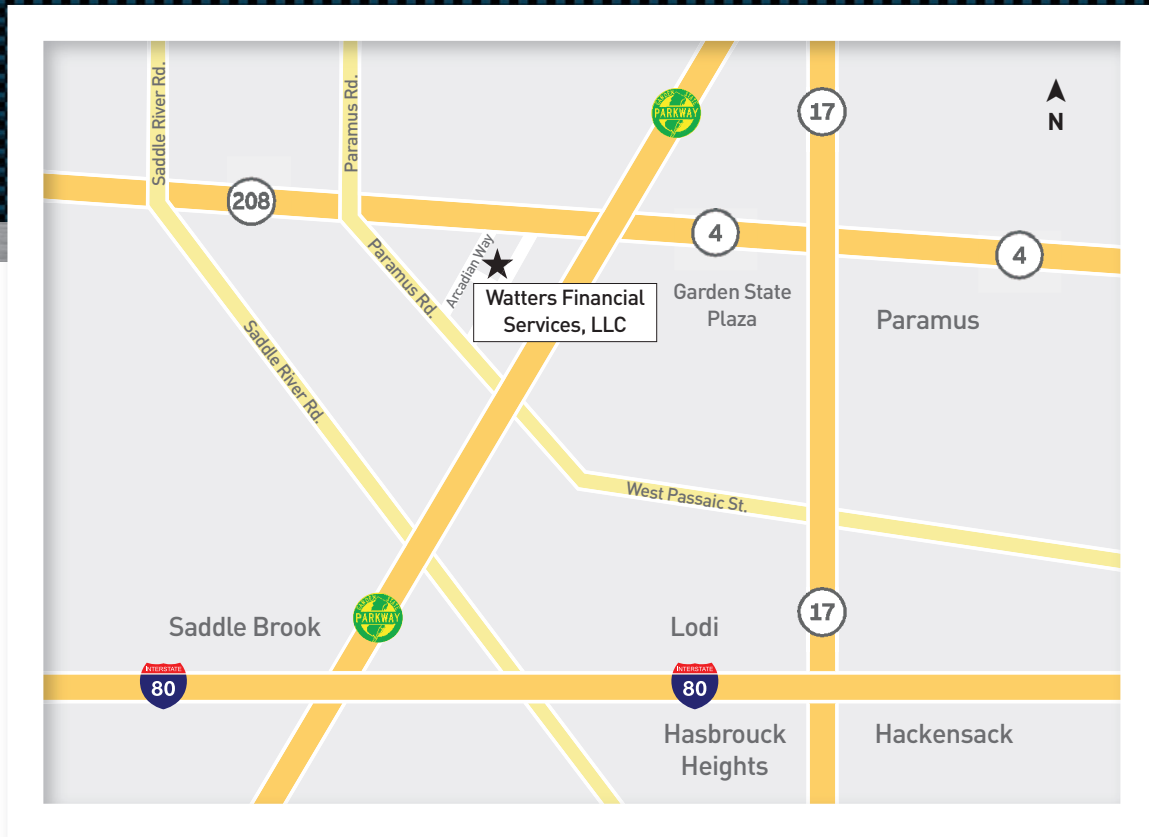

### 16 Arcadian Way, Suite C4, Paramus, NJ 07652

#### From Rt. 80 Traveling Eastbound

Rt. 80 East to Exit 62A-62B to Garden State Parkway NORTH. Stay right through the tolls and take EXIT 160, Fair Lawn/ Hackensack. At the end of the exit ramp, turn LEFT at the traffic light onto West Passaic St./Paramus Road. Continue under the Garden State Parkway and make the second RIGHT onto Arcadian Way. Number 16 is just past Bridle Way on the RIGHT.

#### From Rt. 208/Rt. 4 Traveling Eastbound

Rt. 208 South/Rt. 4 East to Paramus. Arcadian Way is after Chakra Restaurant. Turn RIGHT onto Arcadian Way. Number 16 is on the LEFT.

#### From Rt. 17 Traveling Southbound

Rt. 17 South to Rt. 4 West. Continue UNDER the Garden State Parkway. Take the Paramus Road south exit. After crossing over Route 4, turn RIGHT before the light (sign says New York, Route 4 East) and turn RIGHT again to merge onto Rt. 4 East. Arcadian Way is after Chakra Restaurant. Turn RIGHT onto Arcadian Way. Number 16 is on the LEFT.